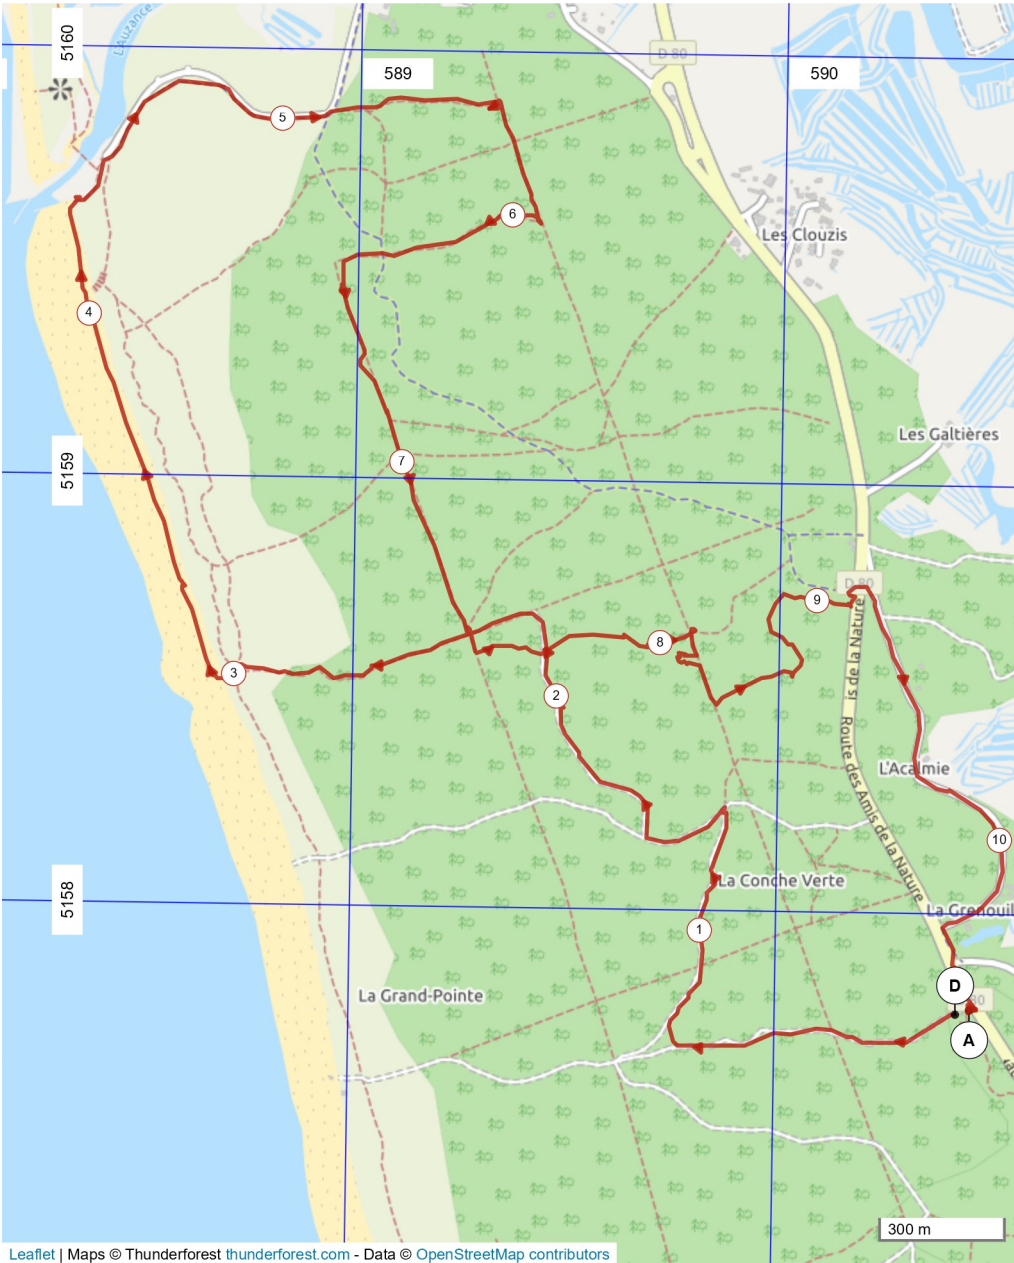

10766327 | Randonnée pédestre | OLONNE-Gachere et butte a
ski variante 10.5km
Brem-sur-Mer -> Brem-sur-Mer
10.464 km ↑ 51 m ↓ 51 m ↕ 2 m ▲ 32 m

Leaflet | Maps © Thunderforest thunderforest.com - Data © OpenStreetMap contributors

© 2019 Openrunner